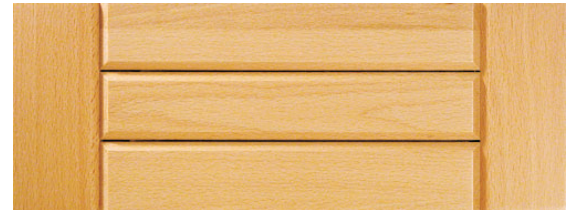

STRP

STFP

DF-205

DF-Square

Select from a broad array of drawer front styles to complement the cabinet doors chosen for your project. If you don't see the drawer front style you want, it's most likely available. Call our "can do" Customer Service Staff at 800-582-8870. We're available to explore and develop your creative design ideas.

MF 2401 RP

MF 2401

E-57

For all drawer fronts featured above, you can "click on" the Edge Designs Bulletin to select from a wide range of alternatives.

Remember too, we can build solid dovetail drawers to accompany your drawer fronts. For more details on this rugged option, please refer to the Dovetail Drawers Bulletin.