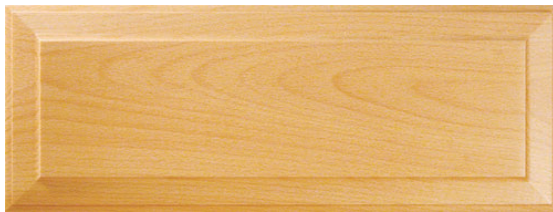

STRP

STFP

DF-205

DF-Square

Select from a broad array of drawer front styles to complement the cabinet doors chosen for your project. If you don't see the drawer front style you want, it's most likely available. Call our "can do" Customer Service Staff at 800-582-8870. We're available to explore and develop your creative design ideas.

MF 2401 RP

MF 2401

E-57

For all drawer fronts featured above, you can "click on" the Edge Designs Bulletin to select from a wide range of alternatives.

Remember too, we can build solid dovetail drawers to accompany your drawer fronts. For more details on this rugged option, please refer to the Dovetail Drawers Bulletin.